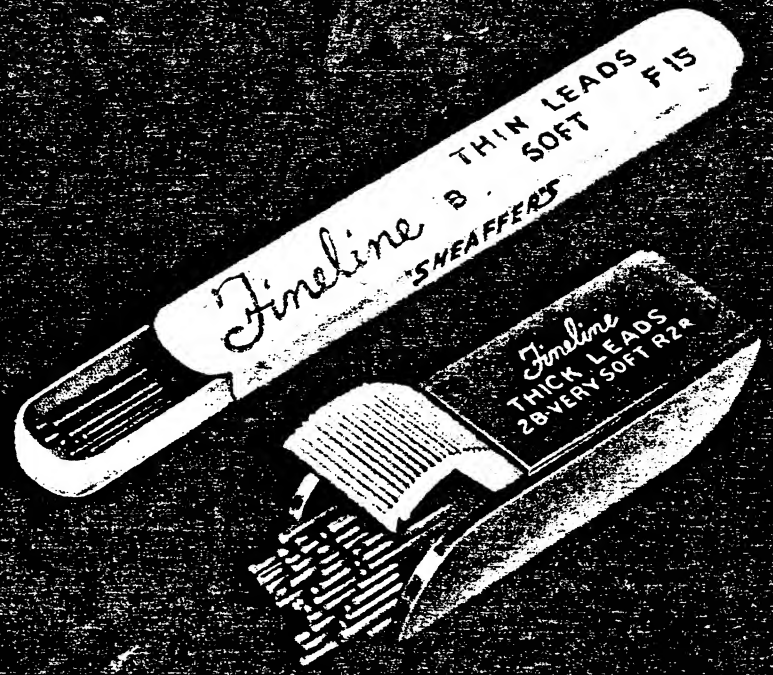

SHEAFFER'S Leads

Sheaffer's Fineline Leads are made in sizes to fit all mechanical pencils and to improve their performance. Grit-free, scratch-free, they are the smoothest, strongest in the world. 15c and 25c sizes.

Fineline Thin Leads range in grade from 2B—Very Soft to 4H—Extra Hard.

Fineline Thick Leads range in grade from 3B—Extra Soft to 4H—Extra Hard.

Also Red, Green, Blue and Indelible.